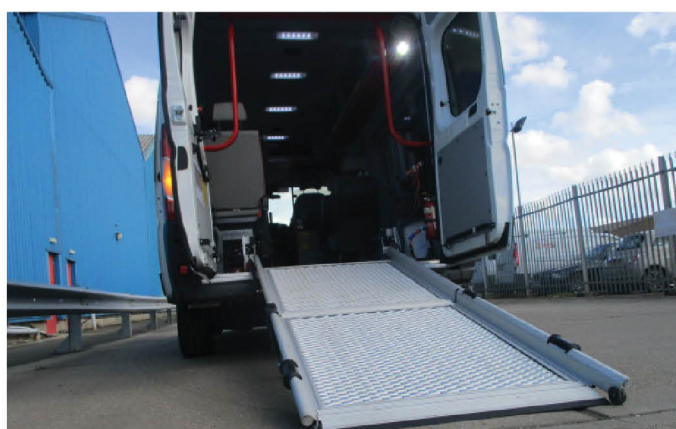

PTS AMBULANCE

- Up to x3 wheelchair positions
- 300 kg weight limit fold out ramp
- Automatic side step
- Overhead storage
- Specialist NMI King Rip seat
- Removable oxygen tank storage system
- Lowered suspension
- Luggage/storage pen
- Wheelchair winch
- M1 tested seating
- First Aid kit/Fire extinguishers
- Sensory blue interior lighting
- Fully tracked floor

London Hire
Accessible Vehicle Rental

Nationwide coverage, operating from depots in: London – Kent – Milton Keynes

PTS AMBULANCE

NMI Quick Release leg system.

Over head storage.

Lowered air suspension system.