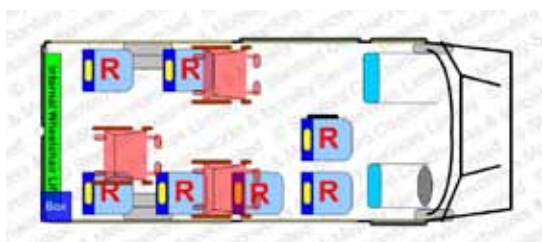

9 SEATER VAN CONVERSION

- Up to 3 x wheelchair spaces and 7 seats fully removable
- Internal tail lift
- Bonded windows
- Reversing sensors
- Manual side step
- Grab and hand rails
- M1 tested seating
- LED lights and Sky light
- Auto gearbox
- Soft interior trim
- First aid kit, fire extinguisher and smoke alarm
- IVA Approved

Fully tracked tested floor complete with fully removable seating.

On board split platform lift for convenience and ease of wheelchair loading.

Light airy interior featuring roof skylight.

Manual side step for low entry and ease of boarding.