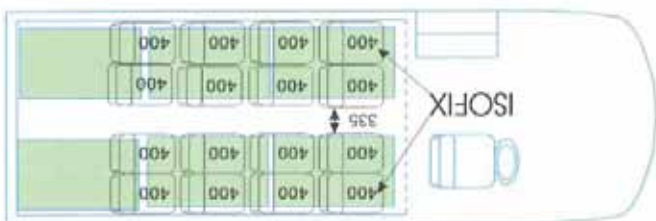

24/28/31/32 SEATER COACH BUILT

- Up to 8 x wheelchair positions available
- Fully flat floor
- Automatic plug door
- Full climate control
- Underfloor/concealed onboard tail lift with 400kg capacity
- Manual optional side step
- M2 tested seating
- Automatic gearbox
- Sky lights
- Upper Cant rail
- Bonded windows
- Hand and grab rails
- All passenger seats fully removable
- Full Type Approval